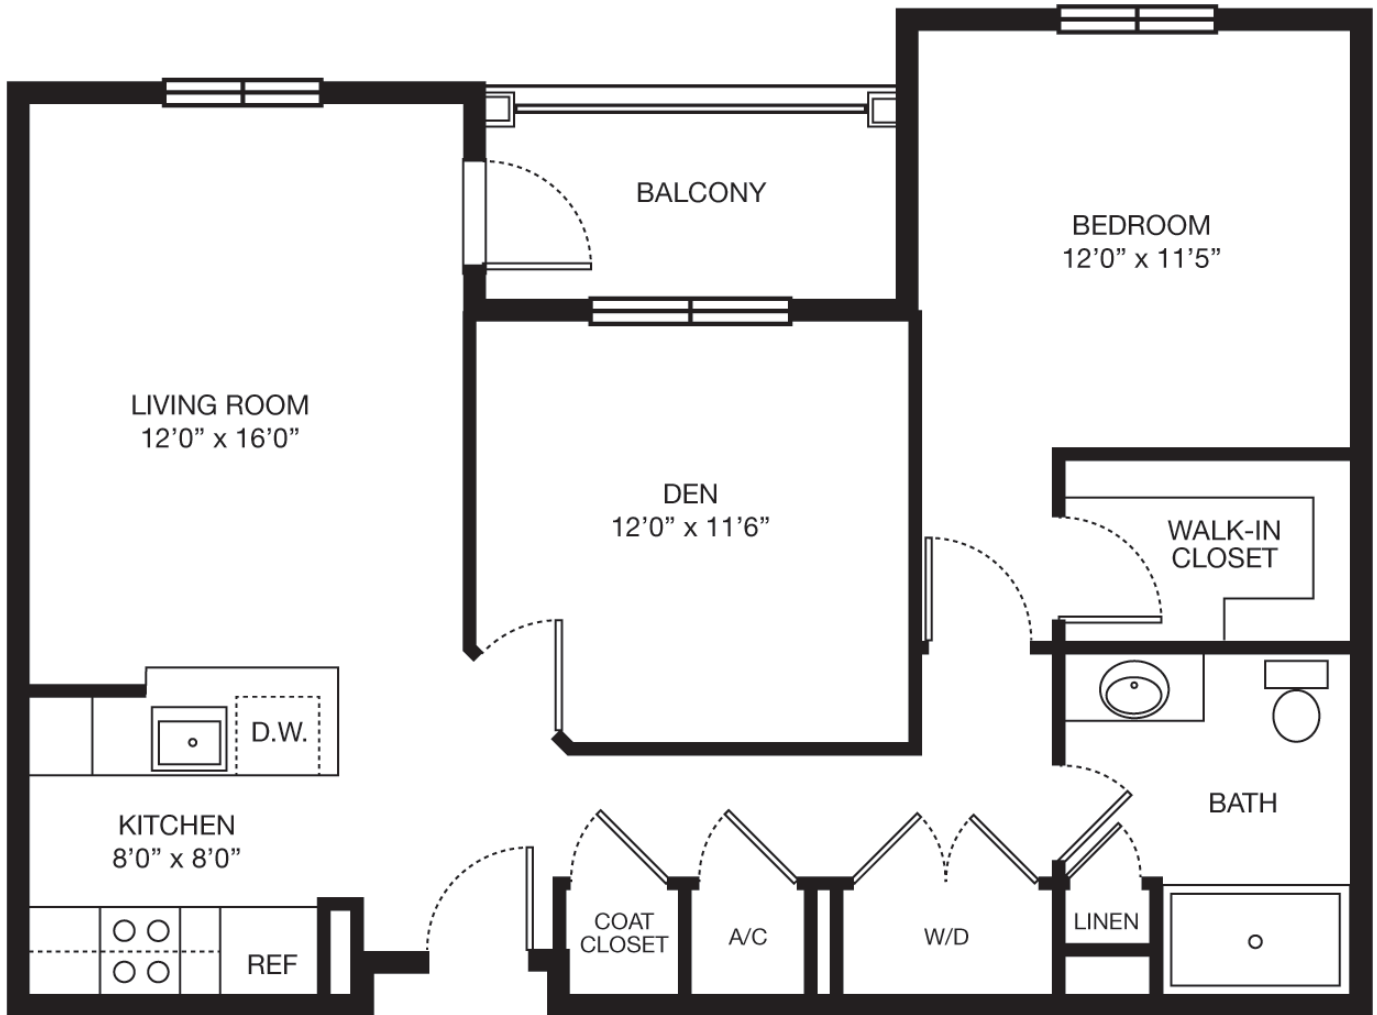

# River Birch

836 SQ FT

One Bedroom/One Bathroom, Den

\$ \_\_\_\_\_

Floor plan is not to scale and subject to change. Square footage is approximate.

3950 Towne Club Parkway | Cumming, GA 30041  
(770) 844-7779 | TowneClubWindermere.com